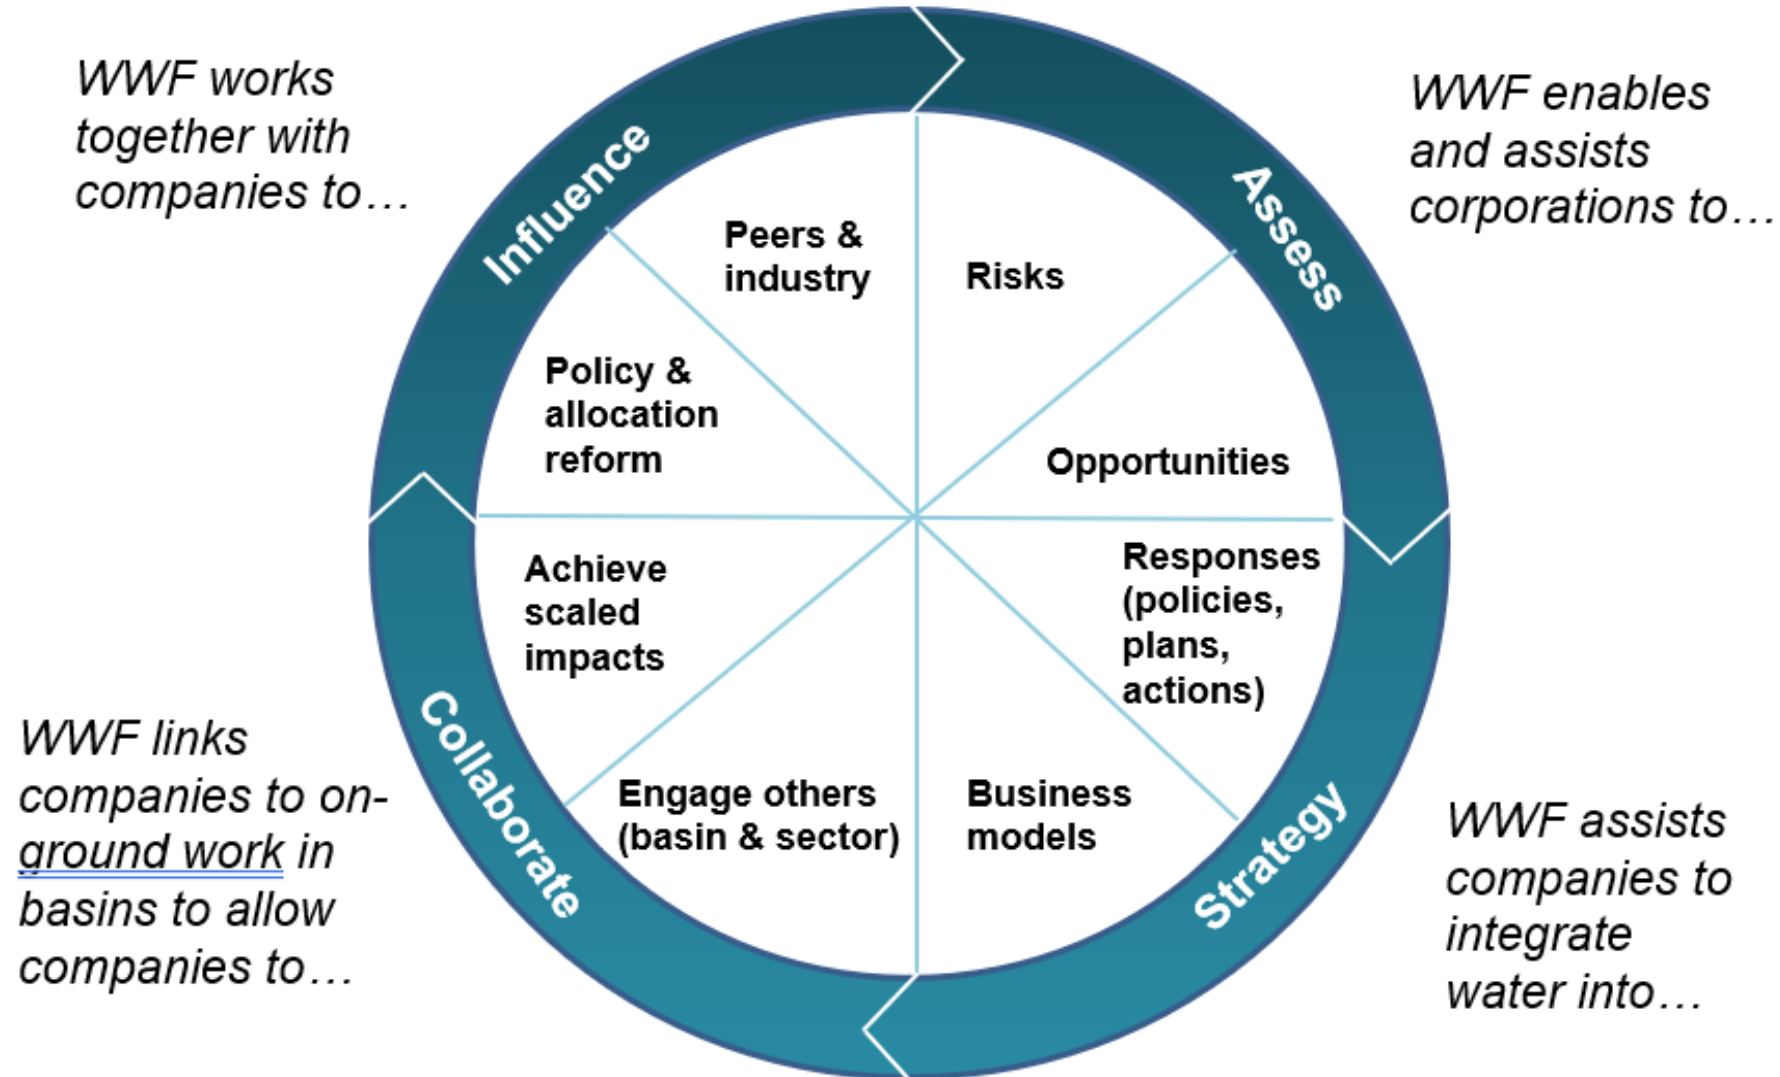

Do these thoughts run through your head?

I face many water and energy challenges and risks.
I cannot face them alone.
What should I do?

Collective action
(working together) and
water stewardship
(doing the right thing)
is the answer

DISCOVER ▾ ACT ▾ LATEST ▾

EN  ▾

SHOP

DONATE TO WWF

WATER STEWARDSHIP

https://wwf.panda.org/discover/our_focus/freshwater_practice/water_management/

Water stewardship is in response to specific risks

Source: <https://university.ceowatermandate.org/university/101-the-basics/lessons/assessing-your-business-water-risks/>

The WWF Water Stewardship Ladder

Companies may fall within different steps of the water stewardship ladder.

Water stewardship is more than just a ladder

Water stewardship can be more than “just” water

The WWF Water Risk Filter can be used to help identify and prioritize the company and basin water risks

The screenshot shows the WWF Water Risk Filter 6.0 website. The browser address bar displays "waterriskfilter.org". The navigation menu includes the WWF logo, the "Water Risk Filter" logo, a home icon, and dropdown menus for "EXPLORE", "ASSESS", "VALUE", and "RESPOND". The main content area features a world map with a color-coded risk overlay. The text on the page reads: "WWF Water Risk Filter 6.0", "Assess and respond to your water risks for enhancing resilience", and "Corporate and portfolio-level screening tool to help companies and investors to prioritize action on what and where it matters the most to address water risks for enhancing business resilience and contributing to a sustainable future". A blue button labeled "Start assessing" is positioned at the bottom left of the main content area.