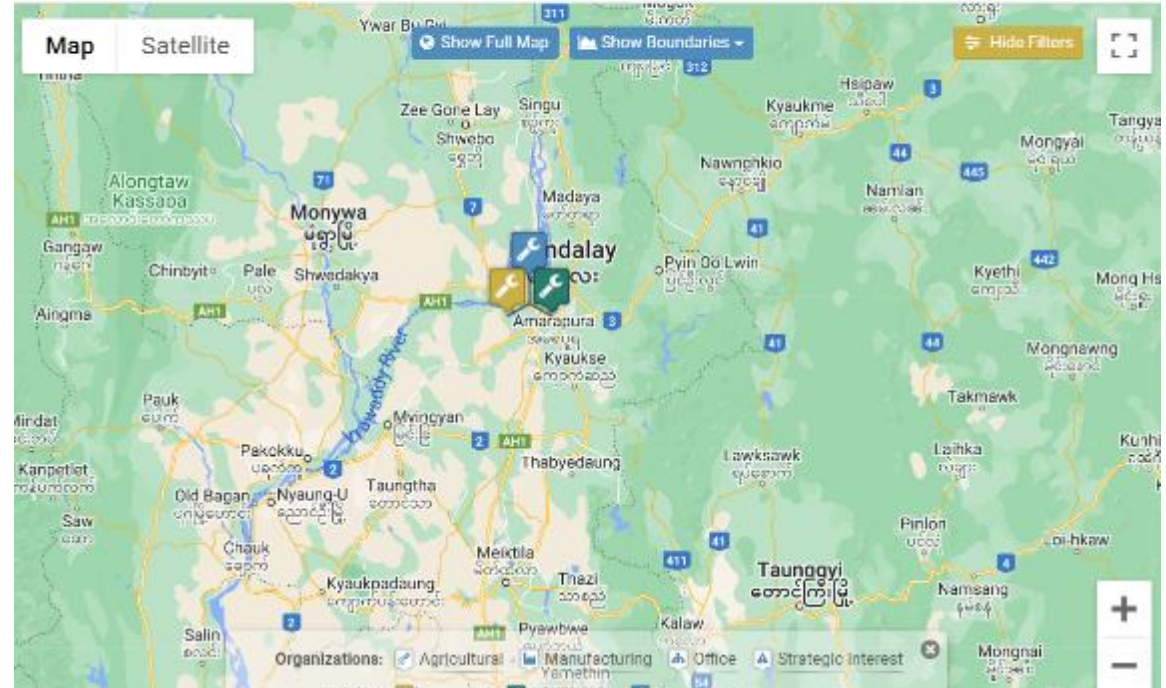

There are different water challenges across Myanmar that impact companies

Flooding risk

Drought frequency risk

Water quality risks

**WATER
ACTION
HUB**

Explore ▾ Lessons

Other tools to help you navigate stewardship