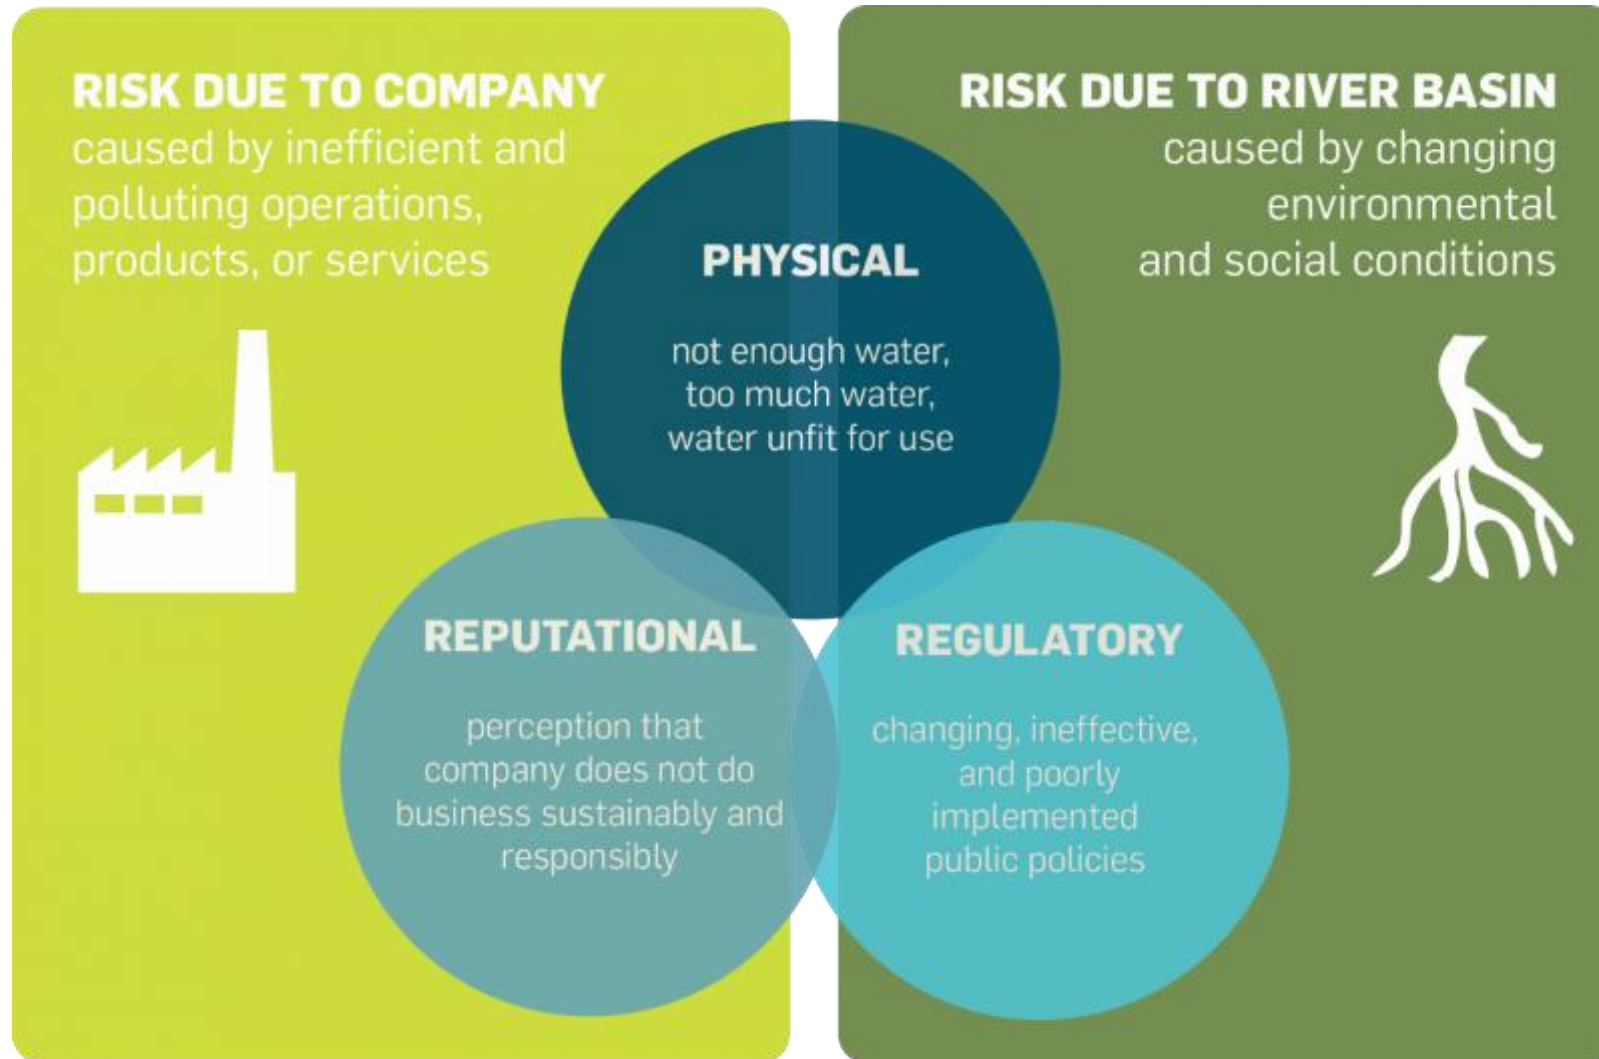

Do these thoughts run through your head?

I face many water and energy challenges and risks.
I cannot face them alone.
What should I do?

Collective action
(working together) and
water stewardship
(doing the right thing)
is the answer

DISCOVER ▾ ACT ▾ LATEST ▾

EN  ▾

SHOP

DONATE TO WWF

WATER STEWARDSHIP

https://wwf.panda.org/discover/our_focus/freshwater_practice/water_management/

Water stewardship is in response to specific risks

Source: <https://university.ceowatermandate.org/university/101-the-basics/lessons/assessing-your-business-water-risks/>

The WWF Water Stewardship Ladder

Companies may fall within different steps of the water stewardship ladder.

Water stewardship is more than just a ladder

Water stewardship can be more than “just” water

The WWF Water Risk Filter can be used to help identify and prioritize the company and basin water risks

The screenshot shows the WWF Water Risk Filter 6.0 website. The browser address bar displays "waterriskfilter.org". The navigation menu includes the WWF logo, the "Water Risk Filter" logo, a home icon, and dropdown menus for "EXPLORE", "ASSESS", "VALUE", and "RESPOND". The main content area features a world map with a color-coded risk overlay. The text on the page reads: "WWF Water Risk Filter 6.0", "Assess and respond to your water risks for enhancing resilience", and "Corporate and portfolio-level screening tool to help companies and investors to prioritize action on what and where it matters the most to address water risks for enhancing business resilience and contributing to a sustainable future". A blue button labeled "Start assessing" is positioned at the bottom left of the main content area.