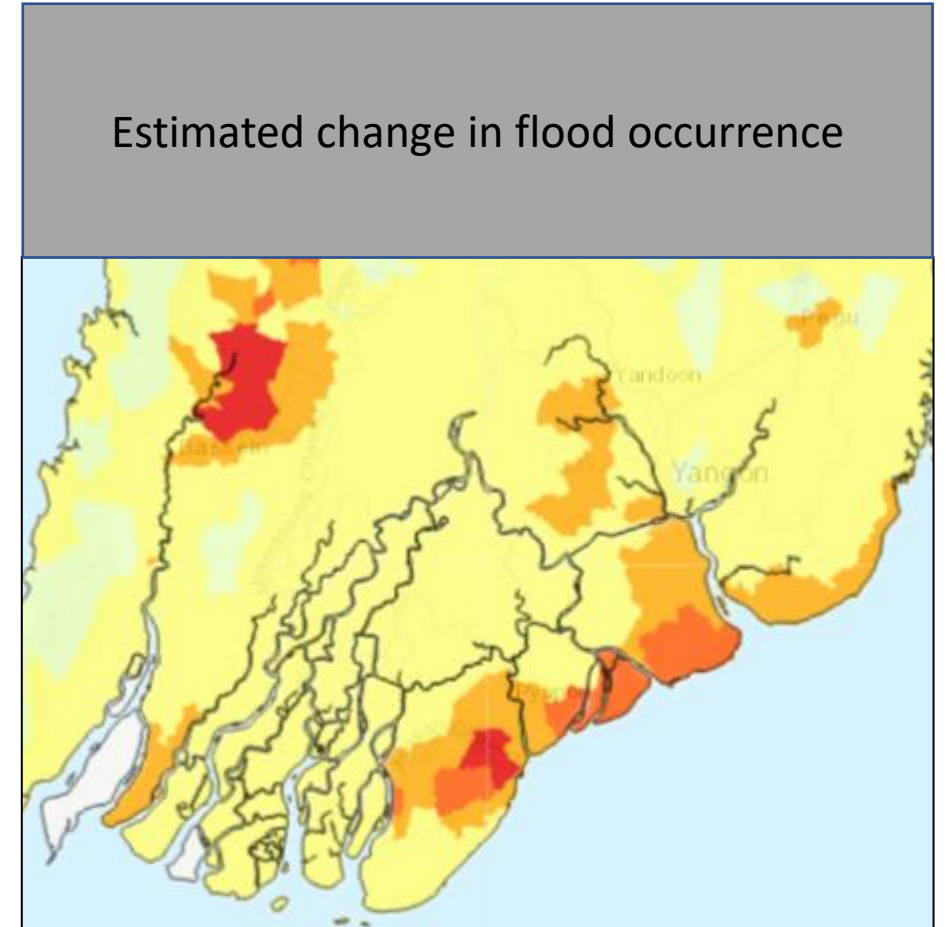

The WWF Water Stewardship Ladder

Companies may fall within different steps of the water stewardship ladder.

Water stewardship is more than just a ladder

Water stewardship can be more than “just” water

The WWF Water Risk Filter can be used to help identify and prioritize the company and basin water risks