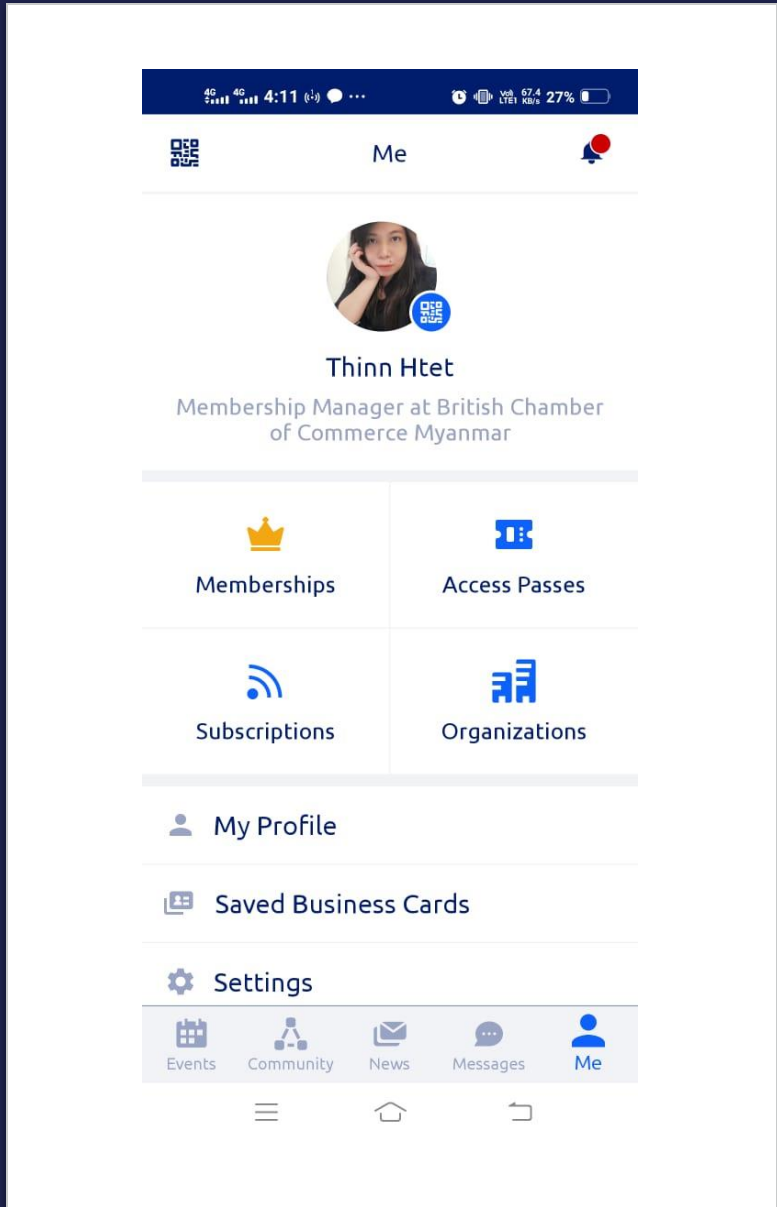

- We provide our members Electronic Member Card at Glue Up App which is useful to enjoy our member-to-member benefits.
- Glue Up App (My Glue) can also be downloaded in both android Google Play Store and iOS App Store to easily access the app on the go. Then, log in using the registered email address and password.

My Glue
Glue Up

3.5★
179 reviews

29 MB

Rated for 3+ ⓘ

10K+ Downloads

Install

My Glue from Glue Up 4+

EventBank

Designed for iPhone

Free

About this app →

The ultimate mobile hub for your events and membership experience.

- You can access the E Member Card on Glue Up App on your mobiles.
- You can also get discount from the section of Member-to-Member Benefits as perks of being a member at British Chamber of Commerce Myanmar.
- Please see the details of member benefits >>[Member to Member Benefits | British Chamber Myanmar](#)