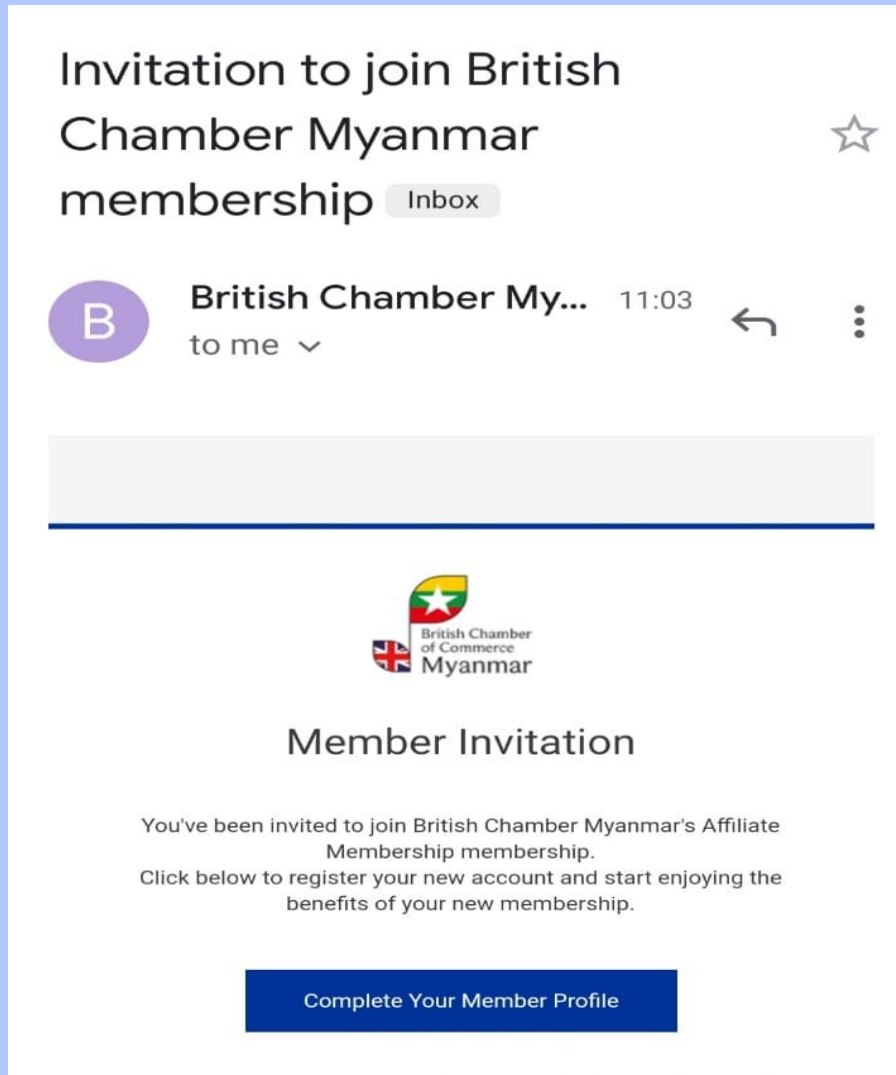

British Chamber of Commerce Myanmar

Guidelines to Use Glue Up Application on Web and on Mobile

British Chamber of Commerce Myanmar uses Glue Up Software to provide members the information, updates regarding Chamber.

Every member is eligible to use Glue Up for registering the events and information. This PowerPoint will explain how to register at Glue Up Web and Glue Up App.

British Chamber
of Commerce
Myanmar

- ❖ Firstly, members will receive invitation from British Chamber of Commerce Myanmar to complete the member profile.
- ❖ The member then requires to complete the member profile by clicking the 'Complete Your Member Profile'.