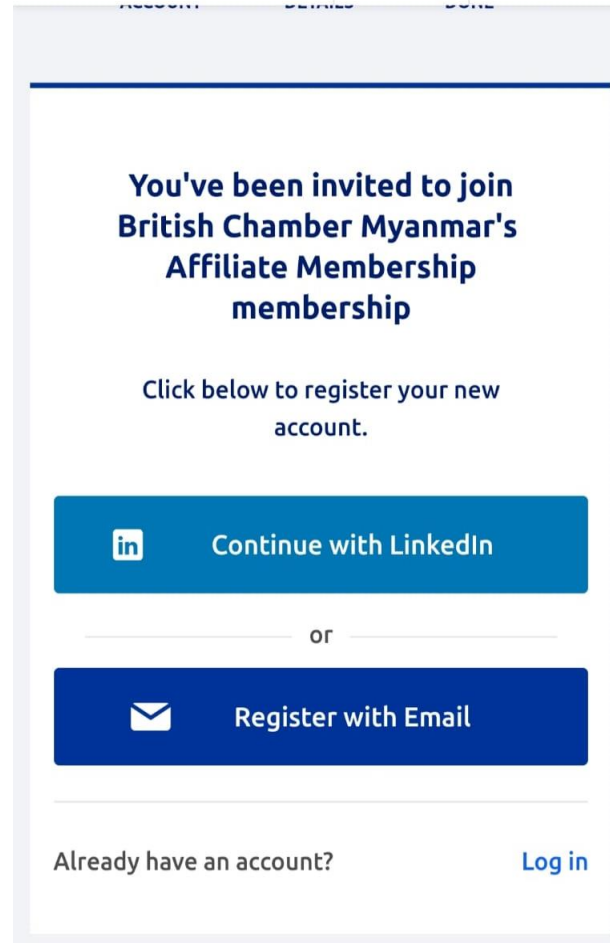

Member can easily register by following the guidelines below.

- The password should be protected, and it must be set by the member.
- After creating the password, click the box of agreement to the Glue Up's Terms.
- After completing the above steps, Registration at Glue Up is successfully done.