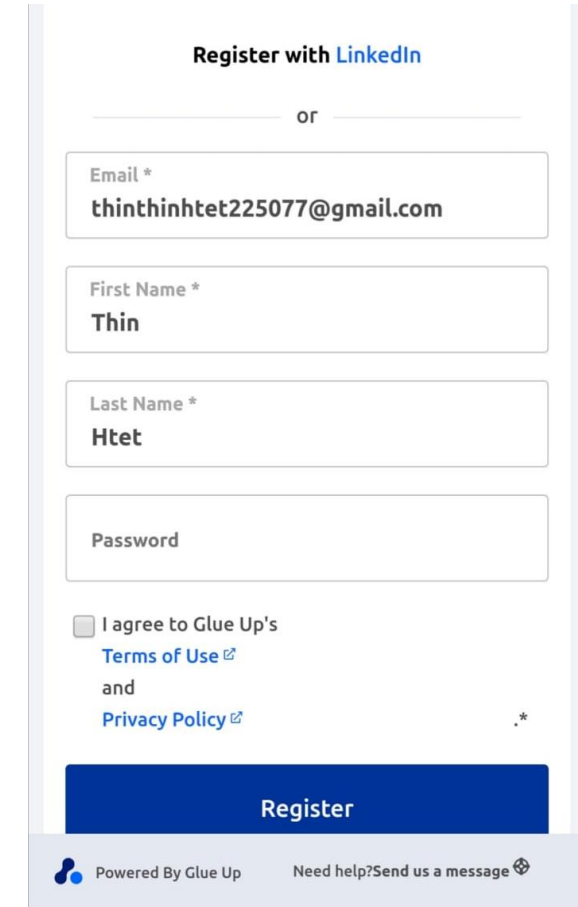

British Chamber of Commerce Myanmar

Guidelines to Use Glue Up Application on Web and on Mobile

British Chamber of Commerce Myanmar uses Glue Up Software to provide members the information, updates regarding Chamber.

Every member is eligible to use Glue Up for registering the events and information. This PowerPoint will explain how to register at Glue Up Web and Glue Up App.

British Chamber
of Commerce
Myanmar

- ❖ Firstly, members will receive invitation from British Chamber of Commerce Myanmar to complete the member profile.
- ❖ The member then requires to complete the member profile by clicking the 'Complete Your Member Profile'.

Member can easily register by following the guidelines below.

- The password should be protected, and it must be set by the member.
- After creating the password, click the box of agreement to the Glue Up's Terms.
- After completing the above steps, Registration at Glue Up is successfully done.