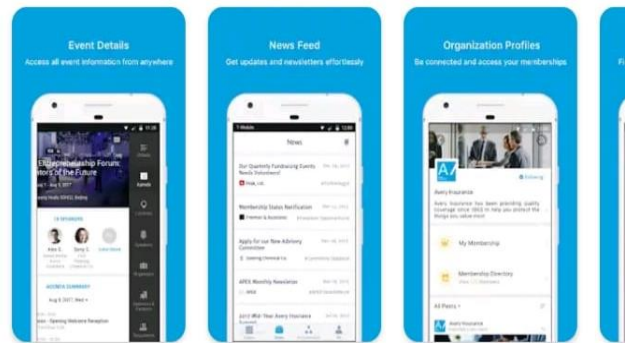

- We provide our members Electronic Member Card at Glue Up App which is useful to enjoy our member-to-member benefits.
- Glue Up App (My Glue) can also be downloaded in both android Google Play Store and iOS App Store to easily access the app on the go. Then, log in using the registered email address and password.

My Glue
Glue Up

3.5★
179 reviews

29 MB

Rated for 3+ ⓘ

10K+ Downloads

Install

My Glue from Glue Up 4+

EventBank

Designed for iPhone

Free

About this app →

The ultimate mobile hub for your events and membership experience.

- You can access the E Member Card on Glue Up App on your mobiles.
- You can also get discount from the section of Member-to-Member Benefits as perks of being a member at British Chamber of Commerce Myanmar.
- Please see the details of member benefits >>[Member to Member Benefits | British Chamber Myanmar](#)